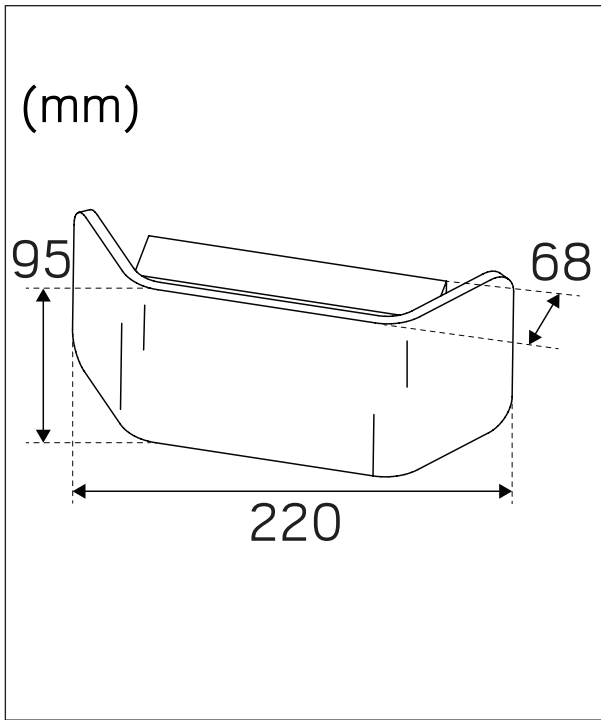

Shade

hidealite

E-nr, Snro, El.nr	Name	LED color	Color	Unit effect
74 507 33, 42 028 27, 32 557 10	Shade Oak	3000K	Oak	9W
74 507 34, 42 028 28, 32 557 11	Shade Walnut	3000K	Walnut	9W
74 507 35, 42 028 29, 32 557 12	Shade White	3000K	White	9W