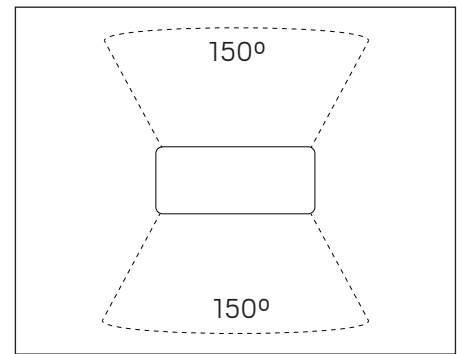

Shade

hidealite

E-nr, Snro, El.nr	Name	LED color	Color	Unit effect
74 507 33, 42 028 27, 32 557 10	Shade Oak	3000K	Oak	9W
74 507 34, 42 028 28, 32 557 11	Shade Walnut	3000K	Walnut	9W
74 507 35, 42 028 29, 32 557 12	Shade White	3000K	White	9W

For explanation of symbols see www.hidealite.se

A

* Se bildtext på sid 2, See caption on page 2, Katso kuvateksti sivulla 2, Se bildetekst på side 2.